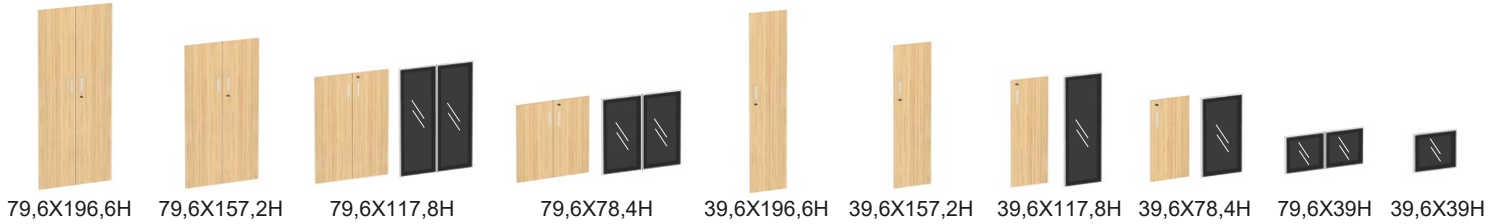

EN. Melamine cabinets with excellent aesthetics and functionality. They are available in various dimensions of length and height. In combination with glass doors, flap and sliding doors of different dimensions, they are ideal for any working or home environment. In parallel, the variety of colours in cases and doors create compositions of high aesthetics. The glass doors are available with an aluminium frame in various colorations and bear fumé, sandblasted, transparent or painted glass. The basic raw material that Dromeas SA uses for the manufacture of its products are wood, aluminum and metal which all come from recycled material.

Διαστάσεις σε cm / Dimensions in cm

80X40X200H

40X40X200H

80X40X160H

40X40X60H

80X40X120H

40X40X120H

80X40X80H

40X40X80H

80X60X80,6H

Πόρτες μελαμίνης & Υαλόθυρες / Melamine doors & Glass doors

79,6X196,6H

79,6X157,2H

79,6X117,8H

79,6X78,4H

39,6X196,6H